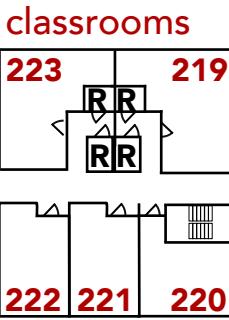

↑
Manchester Road

UPPER LEVEL

Follow these stairs down to the main level.

CHAPEL ENTRANCE

WEST ENTRANCE

childcare and nursery

narthex

new fellowship hall

kitchen

ADMINISTRATIVE ENTRANCE

conference room
administrative offices

MARBLE NARTHEX ENTRANCE

Still need help finding your way?
Please call 636.394.7506.

MAIN LEVEL

**CHILDREN'S
ENTRANCE**

GROUND LEVEL