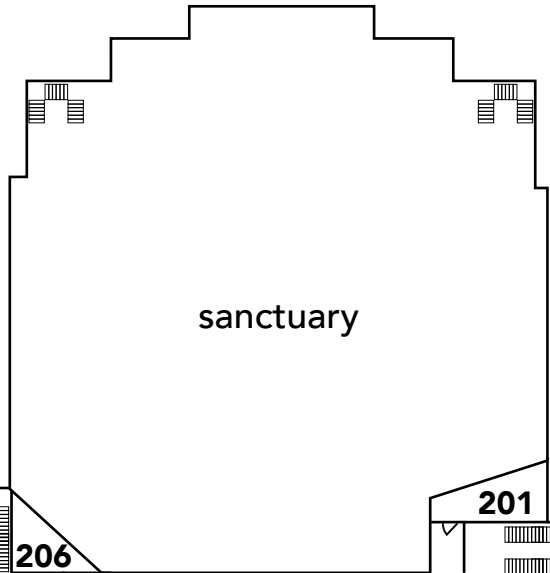

↑
Manchester Road

UPPER LEVEL

Follow these stairs down to the main level.

CHAPEL ENTRANCE

WEST ENTRANCE

childcare and nursery

narthex

new fellowship hall

kitchen

ADMINISTRATIVE ENTRANCE

conference room
administrative offices

MARBLE NARTHEX ENTRANCE

Still need help finding your way?
Please call 636.394.7506.

MAIN LEVEL

**CHILDREN'S
ENTRANCE**

GROUND LEVEL