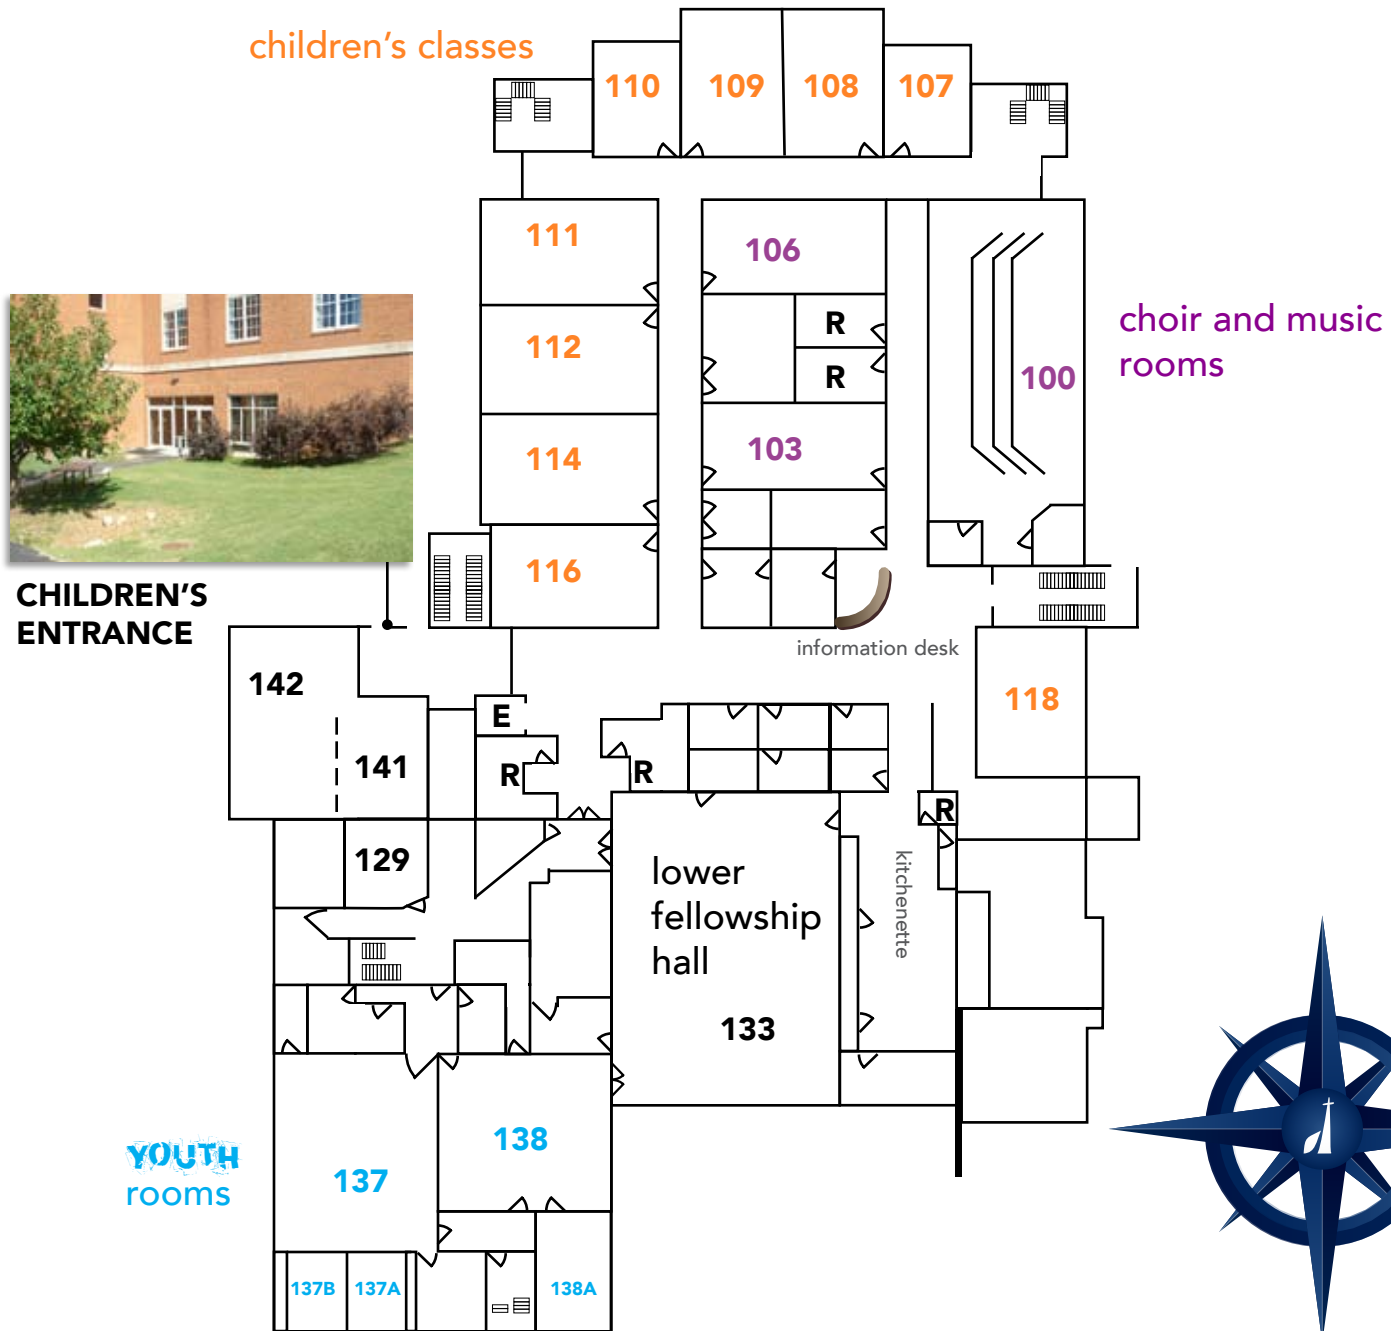

↑
Manchester Road

UPPER LEVEL

Follow these stairs down to the main level.

CHAPEL ENTRANCE

WEST ENTRANCE

childcare and nursery

narthex

new fellowship hall

kitchen

ADMINISTRATIVE ENTRANCE

conference room
administrative offices

MARBLE NARTHEX ENTRANCE

Still need help finding your way?
Please call 636.394.7506.

MAIN LEVEL

**CHILDREN'S
ENTRANCE**

GROUND LEVEL